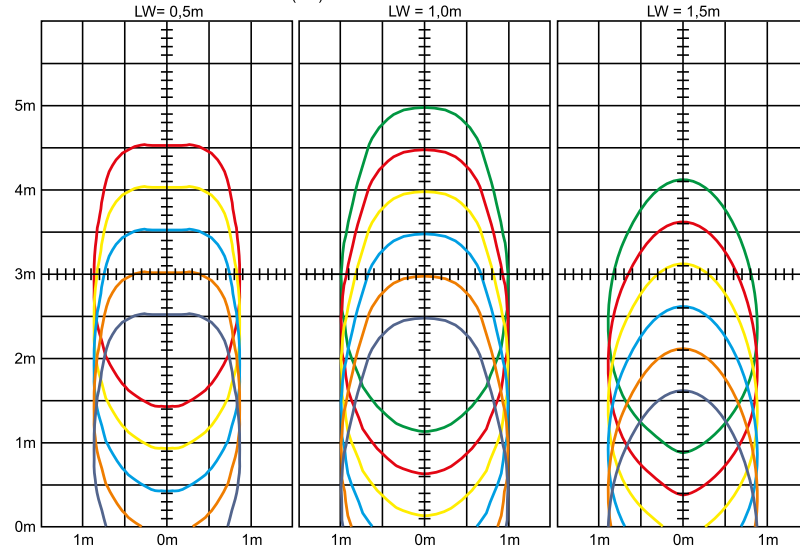

Noodstroom (DC)/ Normaal: 50 lm / 240 lm - Autonomie 1 uur

distance between luminaire and wall (LW)