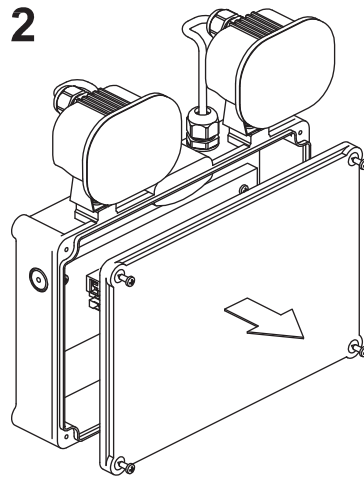

# Montagehandleiding T1D13601

Twin Delhi Dec. Opbouw wand

+31(0)88 500 84 40

info@taurac.com

www.taurac.com

Scan deze QR code met je telefoon en kom terecht op onze productpagina.

## INSTALLATION

Isolate mains power

Un-screw fixings and remove front cover

Feed mains cable into fitting

Fix to wall in desired position

**5** - Terminate Emergency Twin Spot mains power supply, see FIG.1