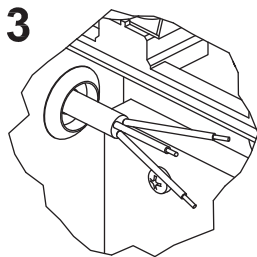

# Montagehandleiding T1D13601

Twin Delhi Dec. Opbouw wand

+31(0)88 500 84 40

info@taurac.com

www.taurac.com

Scan deze QR code met je telefoon en kom terecht op onze productpagina.

## INSTALLATION

Isolate mains power

Un-screw fixings and remove front cover

Feed mains cable into fitting

Fix to wall in desired position

**5** - Terminate Emergency Twin Spot mains power supply, see FIG.1