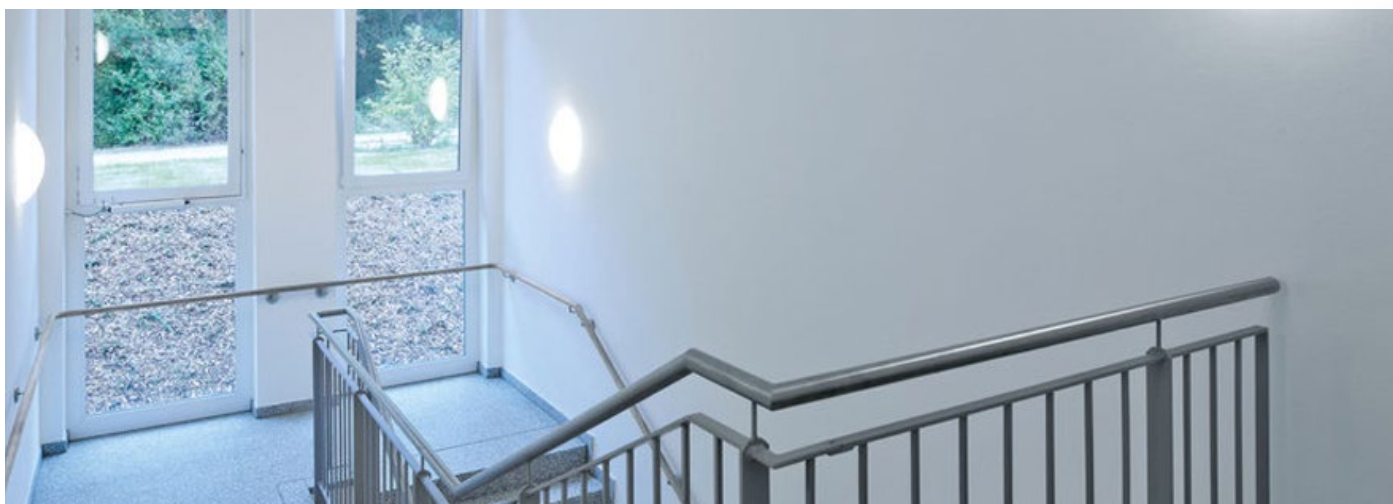

Meer informatie en bestellen: taurac.com/i-bulkhead-dexter-xantos

Oplossingsgerichte support van Taurac

Persoonlijk advies bij uw licht project

Taurac zet zich in om u als installateur zo volledig en duidelijk mogelijk te kunnen helpen bij het beantwoorden van de vragen. Wij hebben met lichtspecialisten medewerkers die u persoonlijk kunnen adviseren bij het maken van een lichtplan en het kiezen van de juiste verlichting voor uw project. Op onze website hebben wij per product datasheets, rekentools en tekeningen voor u beschikbaar om uw lichtproject succesvol te realiseren.